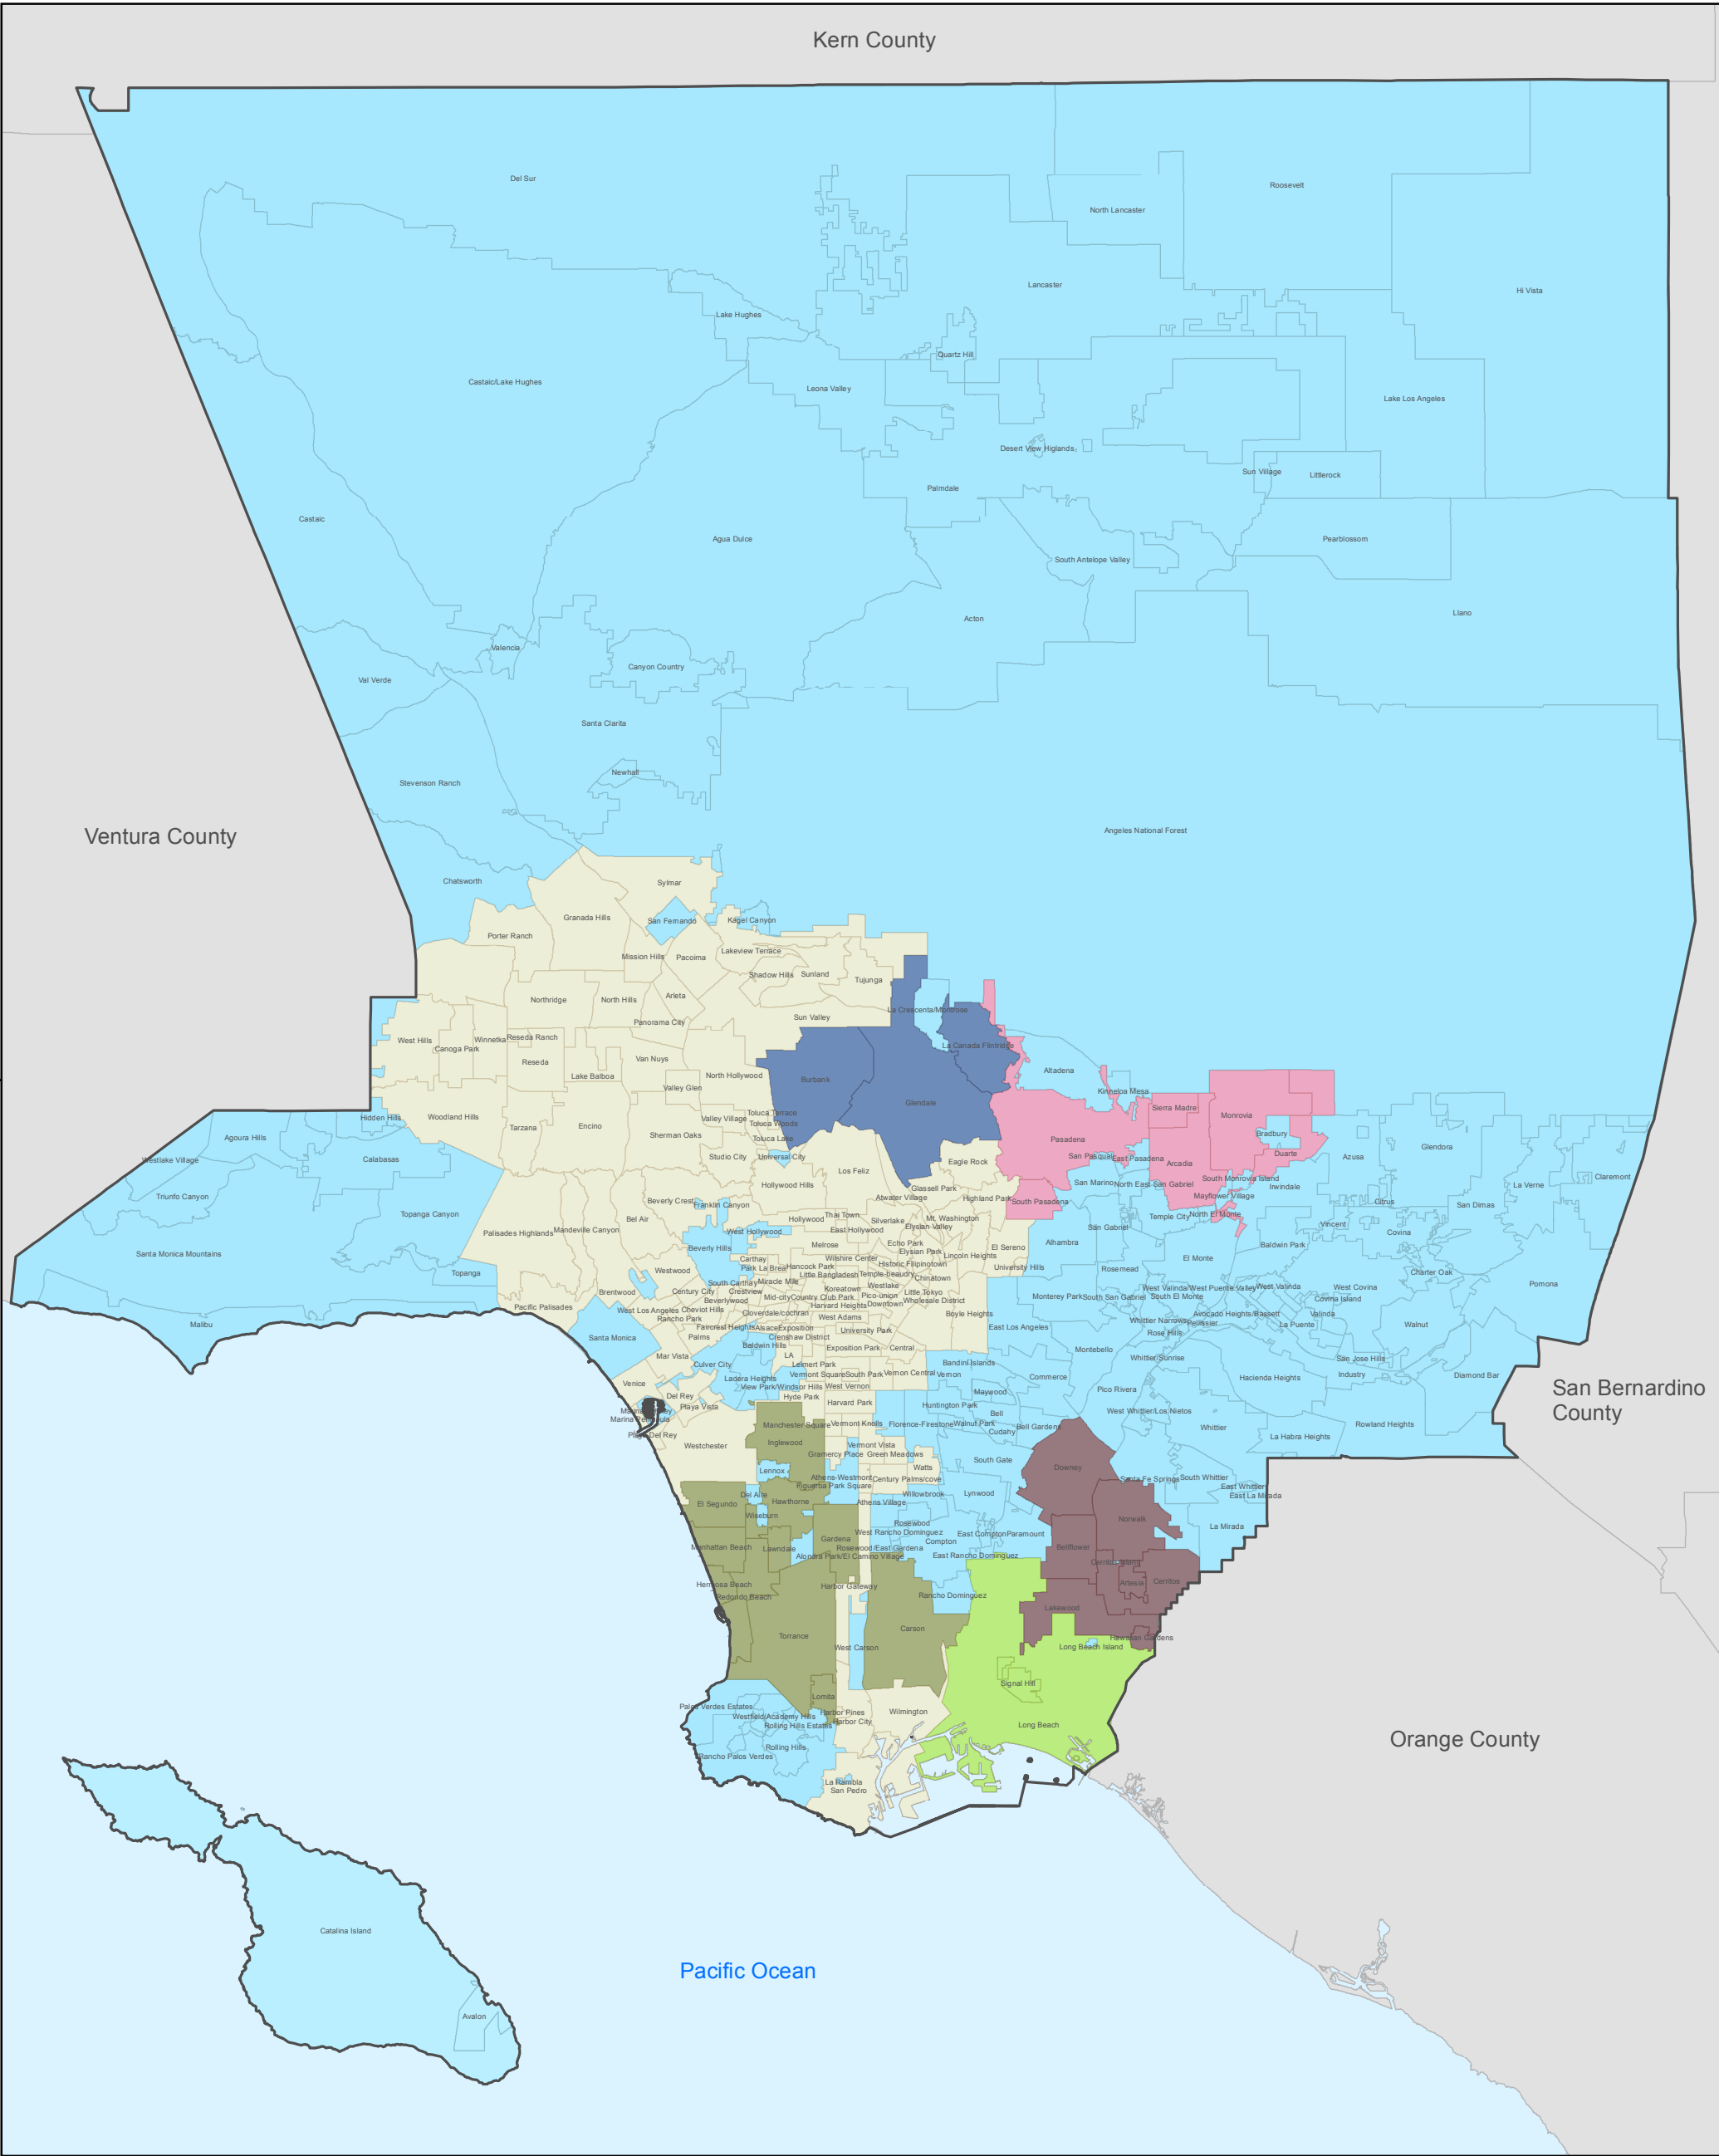

Los Angeles County Local Workforce Development Areas (LWDA)

Legend			
LA County border	LWDA	LA City	South Bay
Surrounding counties	LA County	Long Beach	Verdugo
	Foothill	SELACO	

 Miles

*Please note that Catalina Island is not to scale.
Community and Senior Services, Research & Statistics Division. 10/27/2016